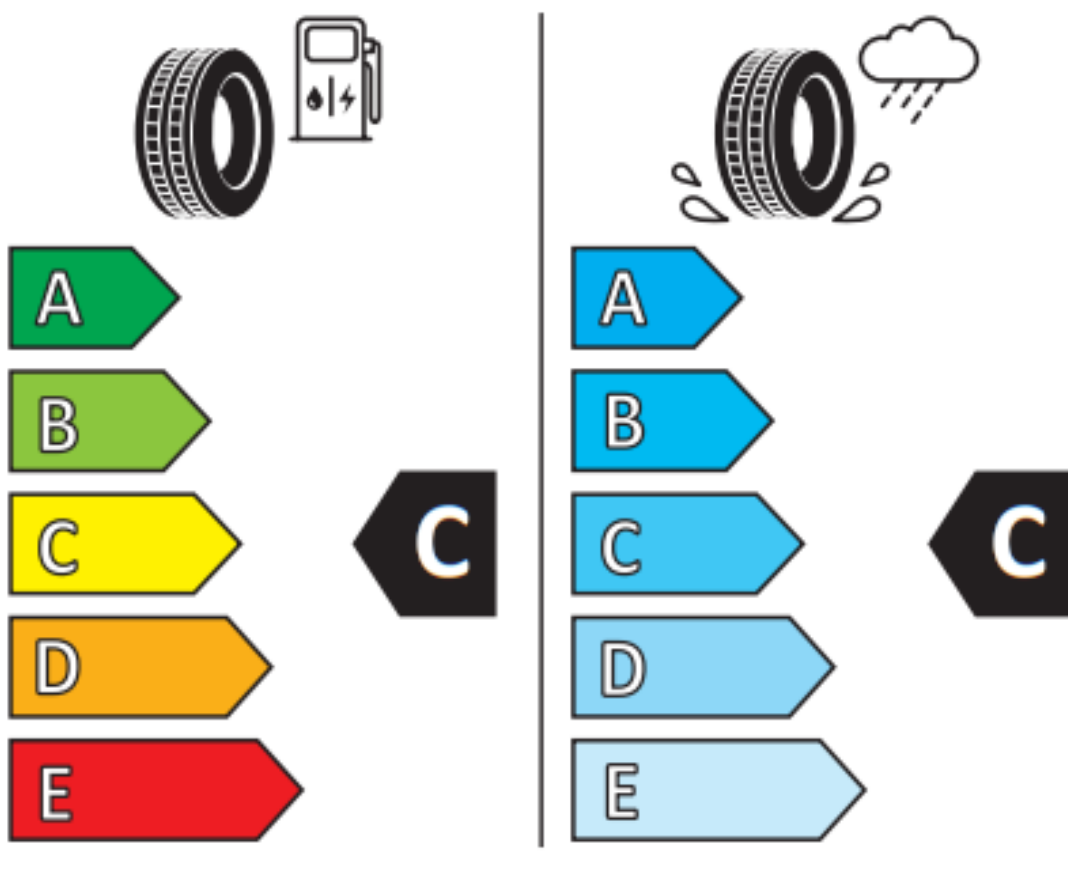

MADE IN CHINA

ENERG

ROADMARCH

3ERM520

175/70R14 88 T XL

C1